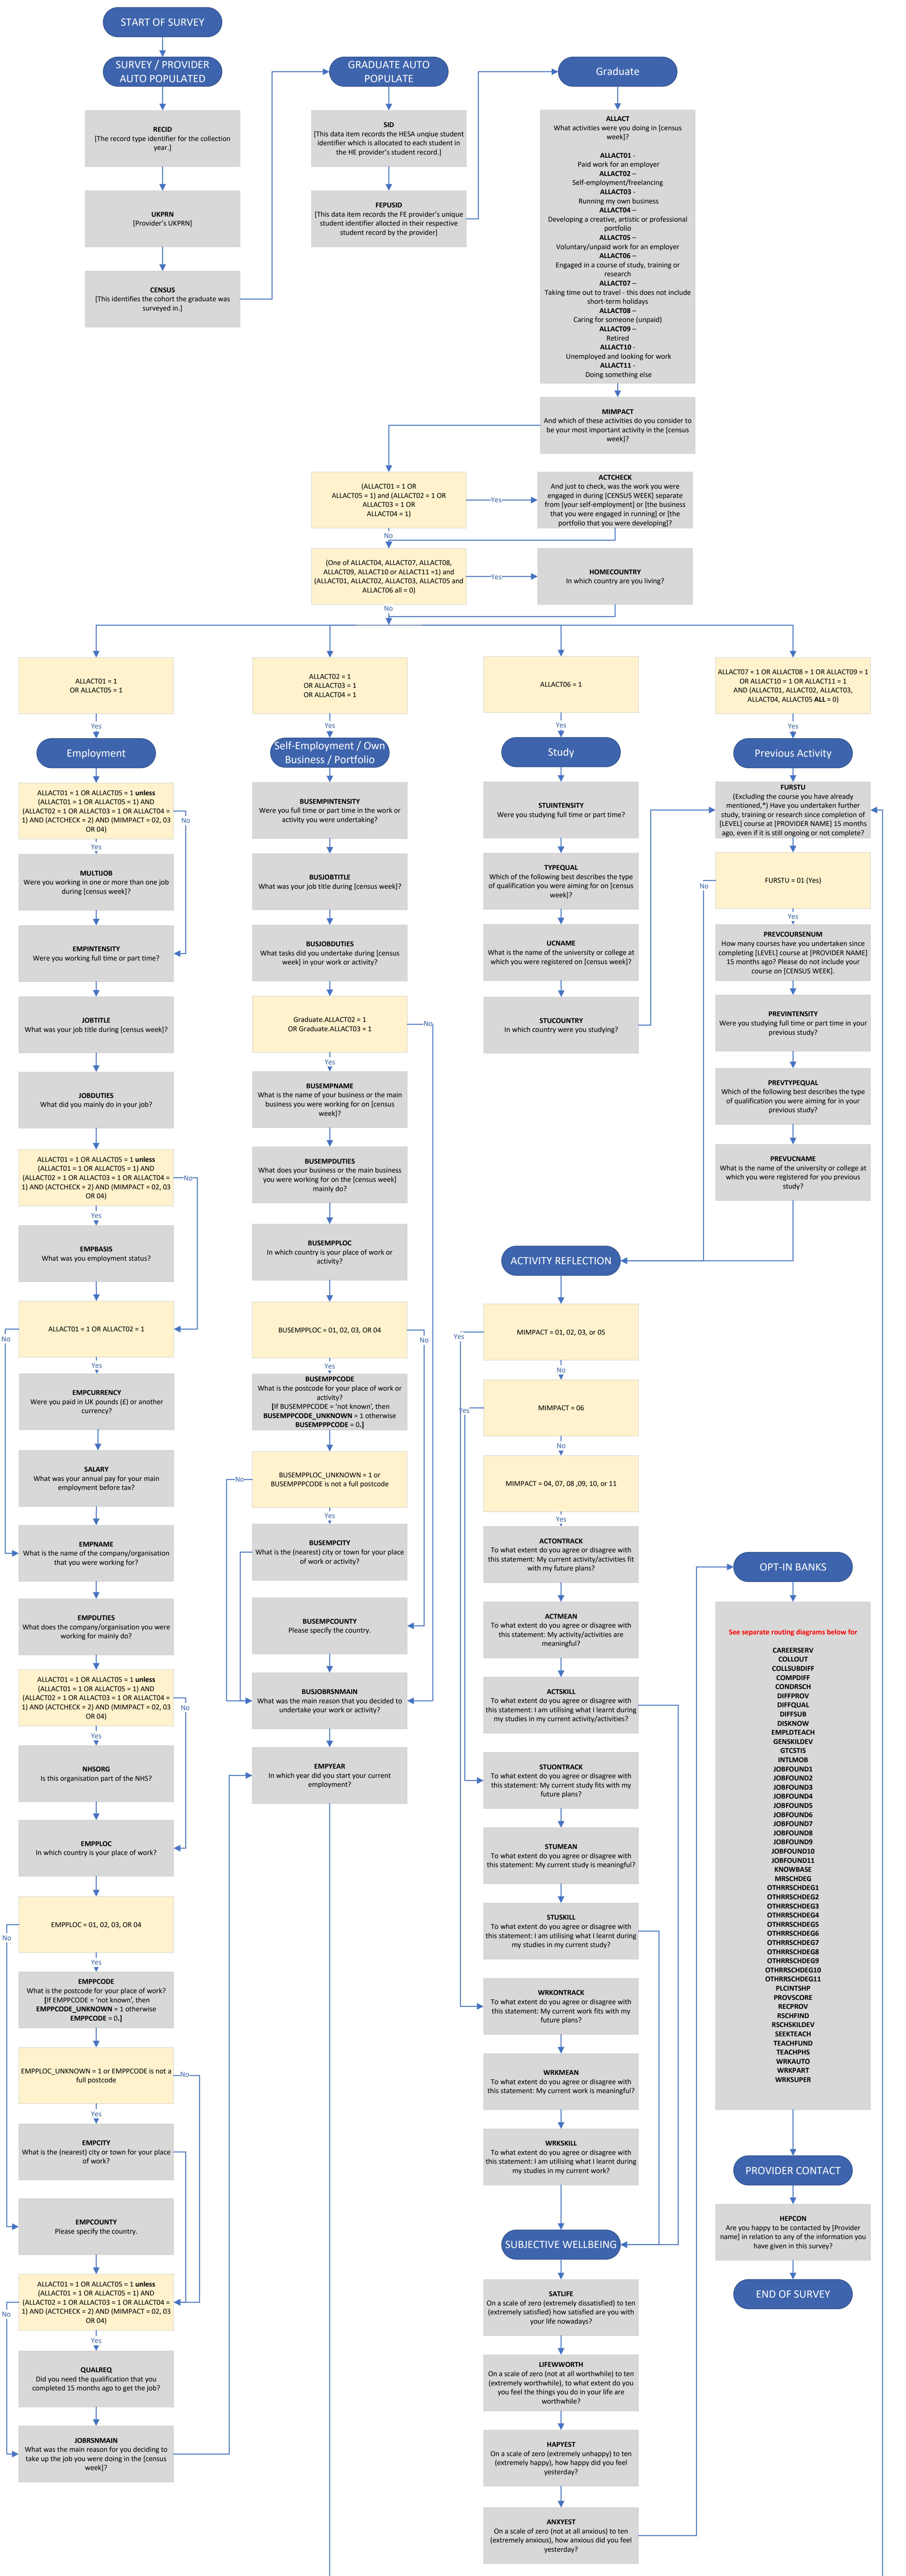

Graduate Outcomes Survey Routing Diagram for C22071 / C22072

(Updated July 2023)

Graduate Outcomes Survey Opt-in Questions Routing Diagram