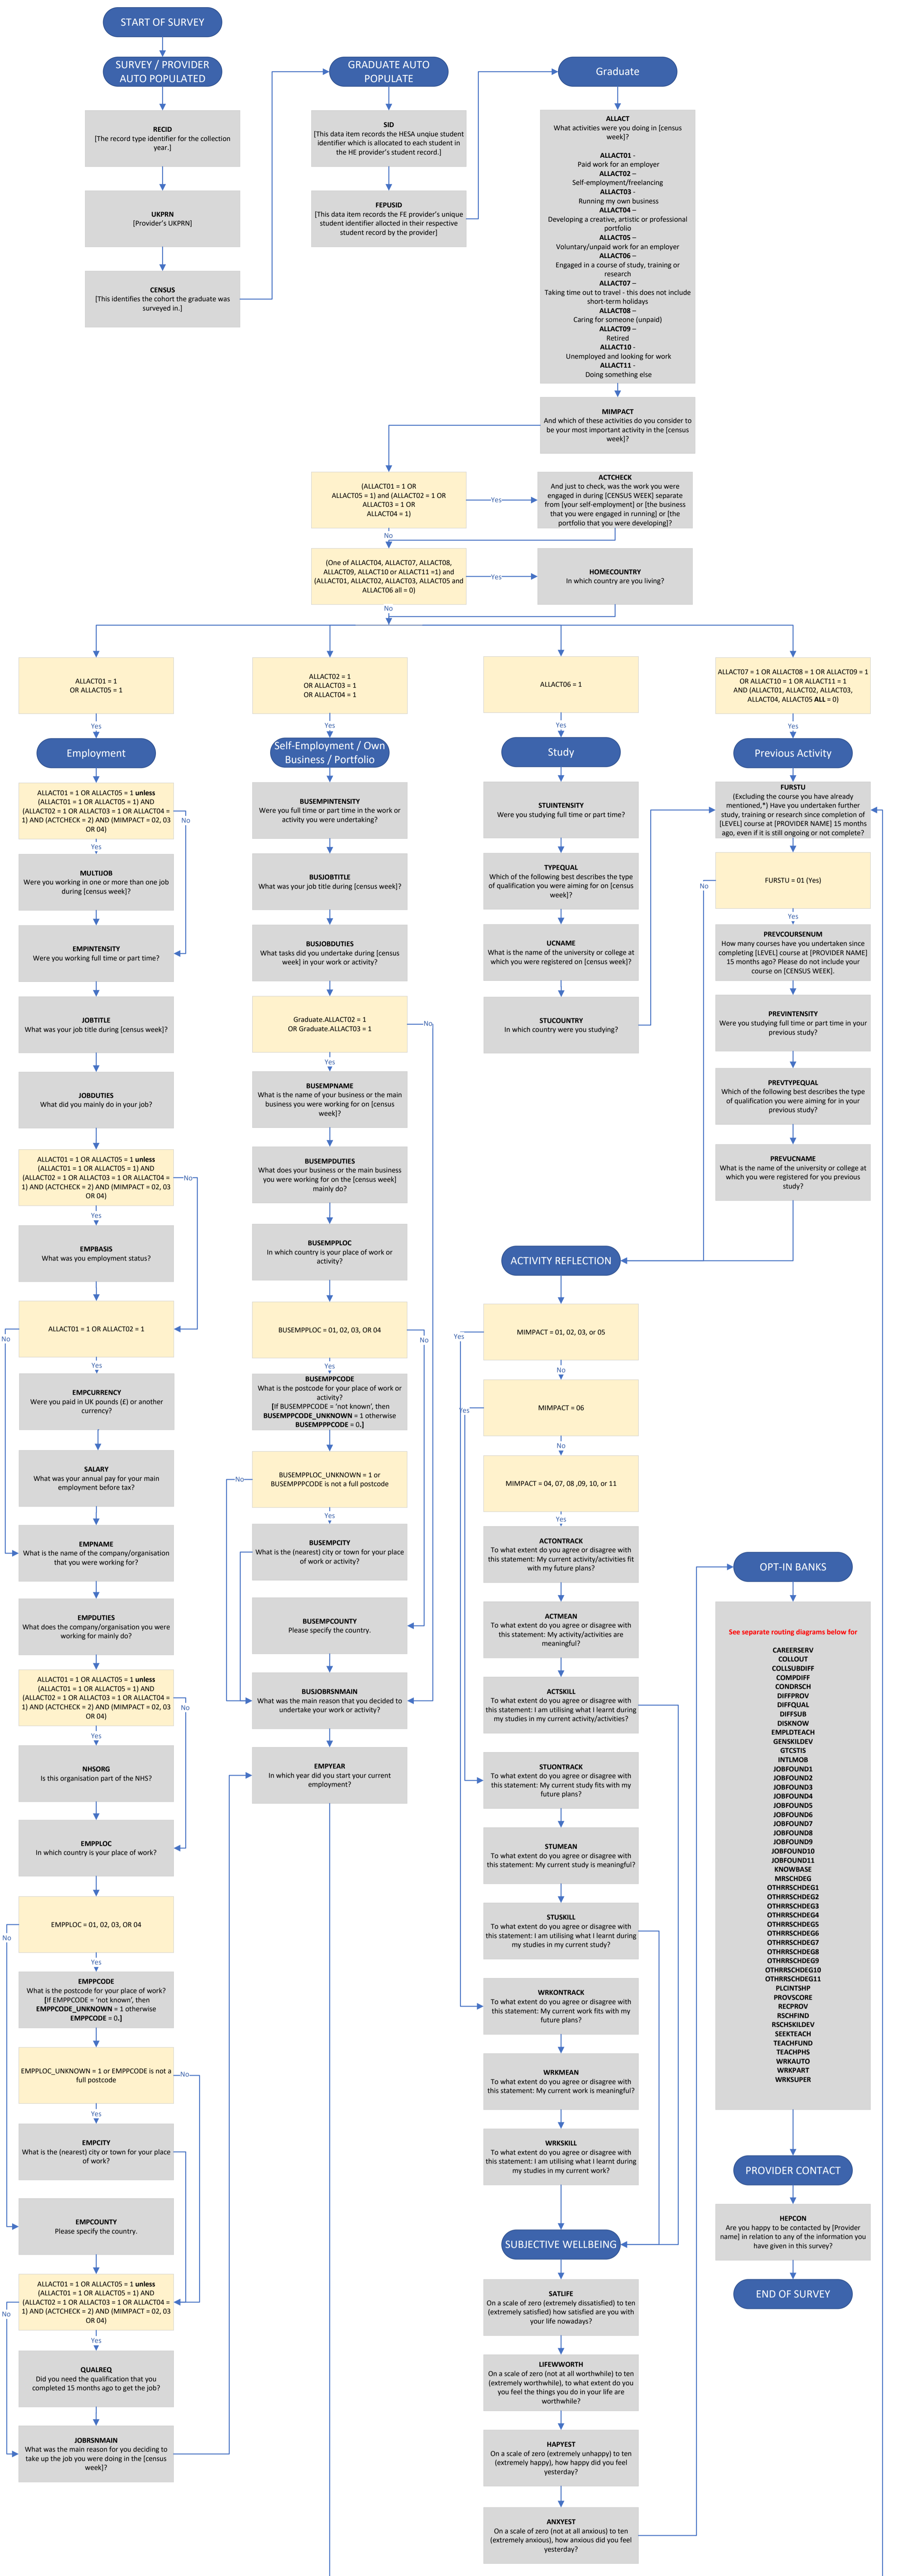

Graduate Outcomes Survey Routing Diagram for C23071 / C23072

(Updated July 2023)

Graduate Outcomes Survey Opt-in Questions Routing Diagram